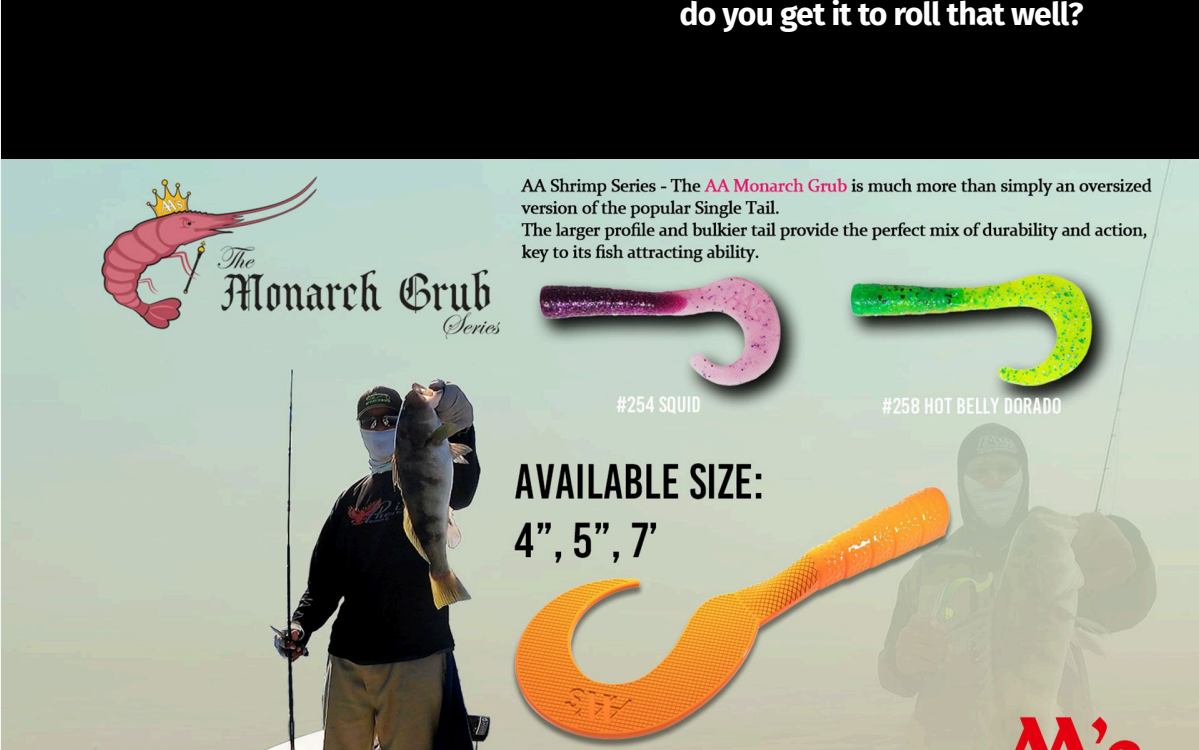

Pro Quick Tips

[See all >](#)

What's new?

Dec 2

New Circuit Vib Trout Model

Nov 11

Sakamata shad Midstrolling – How do you get it to roll that well?

SHOP NOW